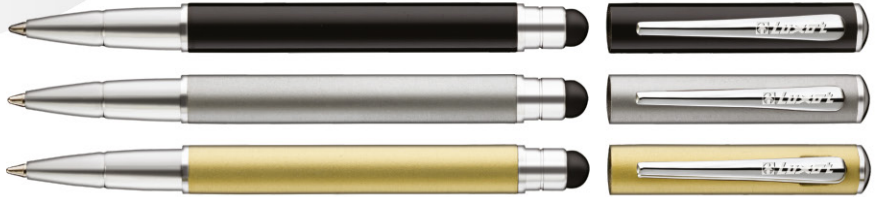

Creating Impressions Worldwide

METAL PEN 2018

Liner

2796 //

SPECIFICATION //

Ridged grip ball pen in black and full satin finish. Pens fitted with fine point Y2K refill. Packed in an attractive gift presentation.

	Refill	Insta Flow Neotec
	Tip Type	Ball Pen
	Body Colour	Black/Chrome
	Packing Gift Tray	1101

Monaco

2701 //
2702 //

SPECIFICATION //

Unique design with twist mechanism ball pen. Ball pen comes in metallic Blue and Red shades, fitted with Insta Flow Neotec refill. Packed in an attractive gift presentation.

	Refill	Insta Flow Neotec
	Tip Type	Ball Pen
	Body Colour	Blue/Chrome - Red/Chrome
	Packing Gift Tray	1101

Oxford

8637 //

SPECIFICATION //

Oxford Roller ball in Silver and Gold trims. Ideal executive Roller Ball comes with Non dry German Roller to match style with the writing comfort. Packed in an attractive gift presentation.

	Refill	Non dry German Roller
	Tip Type	RollerBall Pen
	Body Colour	Chrome/Gold
	Packing Gift Tray	1101

Executive Touch Pen

2925 //
2926 //
2927 //

SPECIFICATION //

A unique combination to meet your technology and writing needs with touch side compatible. Metallic Silver and Champagne. All pens fitted with Neotec Refill to match style with the writing comfort. Packed in attractive gift presentation.