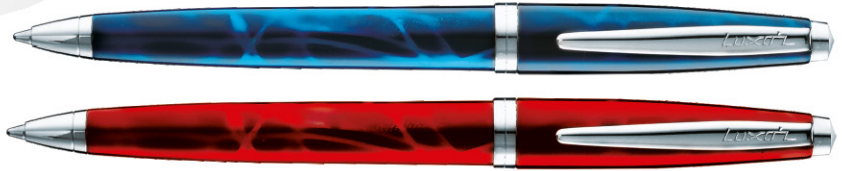

Blue Sky

2795 //

SPECIFICATION //

Blue sky ball pen in Blue matt lacquered body with chrome trims.

Bluesky fitted with Neotec Refill.

Packed in an attractive gift presentation.

	Refill	Neotec Refill
	Tip Type	Ball Pen
	Body Colour	Blue/Chrome
	Packing Gift Tray	1101

	Refill	Non dry German Roller
	Tip Type	Roller Ball Pen
	Body Colour	Grey/Chrome
	Packing Gift Tray	1101

Symphony

2766S //

SPECIFICATION //

Matt black lacquered ball pen set with chrome trims. Symphony ball pen fitted with Insta Flow Neotec refill. Packed in an attractive gift presentation.

	Refill	Insta Flow Neotec
	Tip Type	Ball Pen
	Body Colour	Black/Chrome
	Packing Gift Tray	1101

Monaco

2701 //
2702 //

SPECIFICATION //

Unique design with twist mechanism ball pen. Ball pen comes in metallic Blue and Red shades, fitted with Insta Flow Neotec refill. Packed in an attractive gift presentation.

	Refill	Insta Flow Neotec
	Tip Type	Ball Pen
	Body Colour	Blue/Chrome - Red/Chrome
	Packing Gift Tray	1101

Oxford

8637 //

SPECIFICATION //

Oxford Roller ball in Silver and Gold trims. Ideal executive Roller Ball comes with Non dry German Roller to match style with the writing comfort. Packed in an attractive gift presentation.